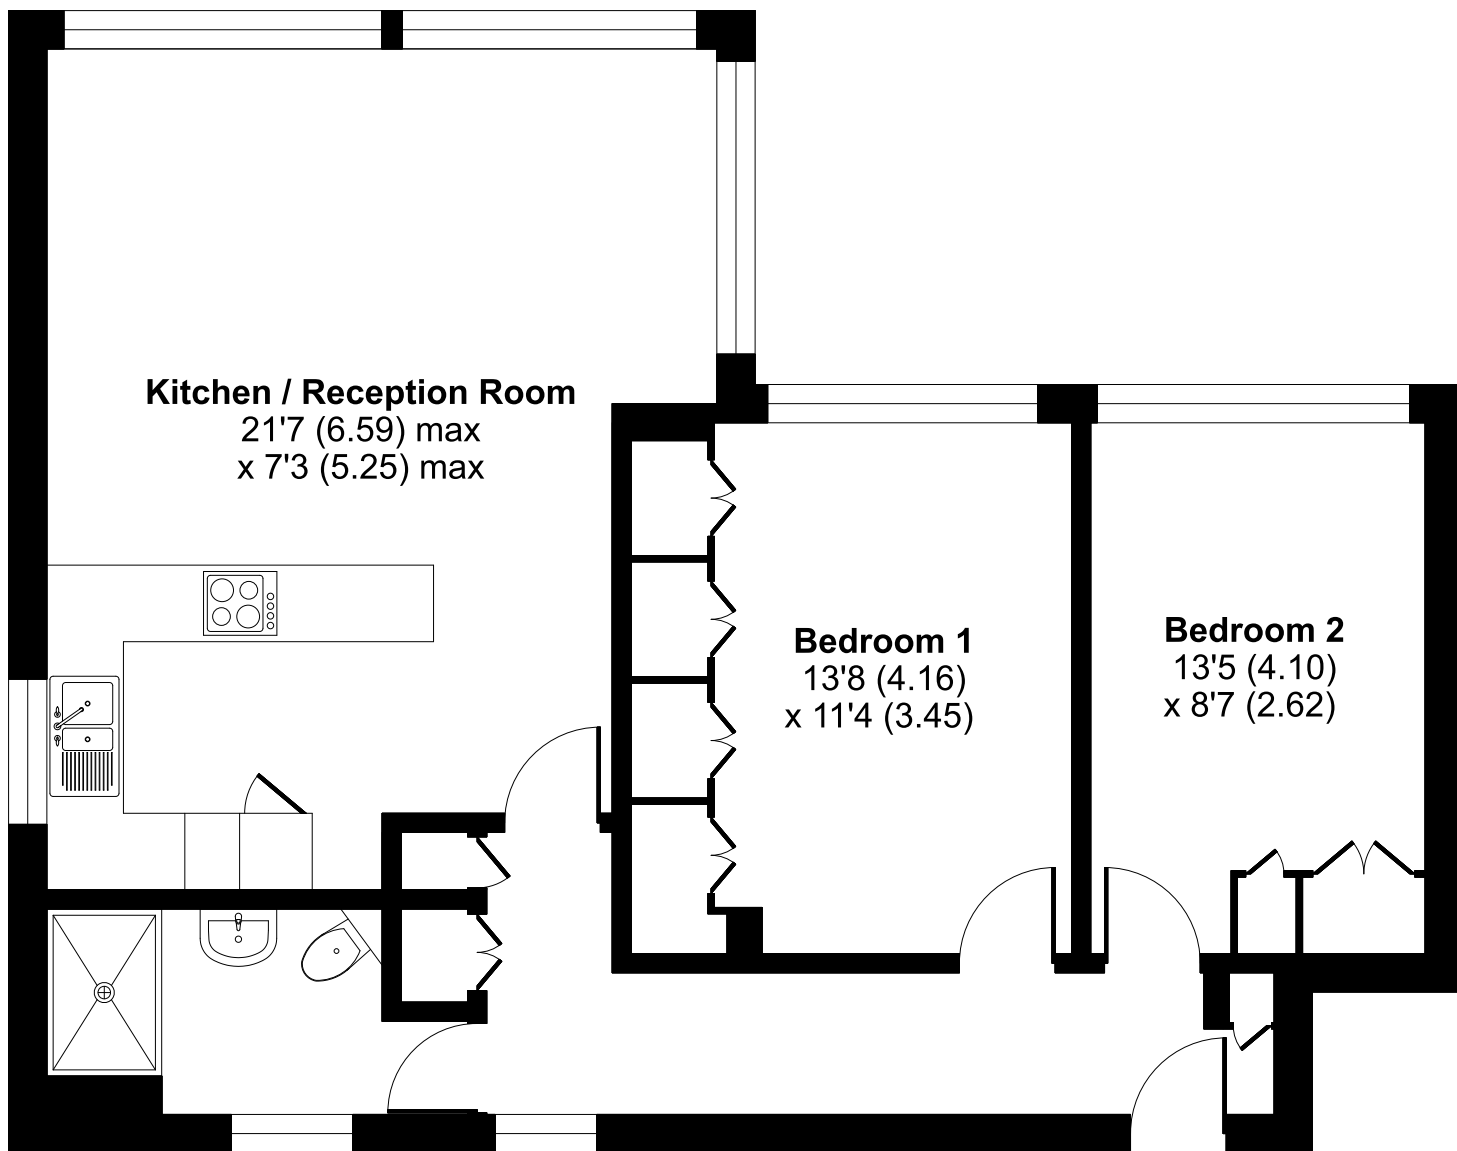

Princes Way, London, SW19

Approximate Area = 780 sq ft / 72.4 sq m

For identification only - Not to scale

THIRD FLOOR